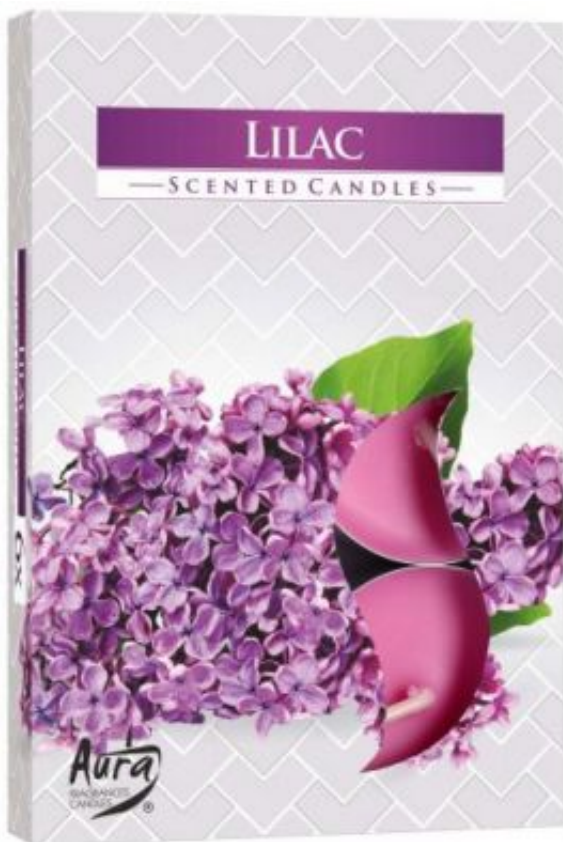

Scented candles pack of 6

P15-38

Product sheet

Paraffin weight: ~11g

Burning time: ~4h

Height: 1,5 cm

Diameter: ø3,9 cm

Aroma: Lilac